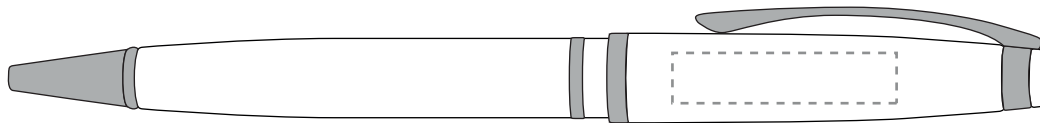

**PANTONE REFERENCE(S)**

● Engraving

ARTWORK SCALE 100%

Side Engrave Area:

30mm x 7mm

ARTWORK SCALE 100%

**The dashed line is to demonstrate print area and will not appear on your printed item****PLEASE NOTE:**